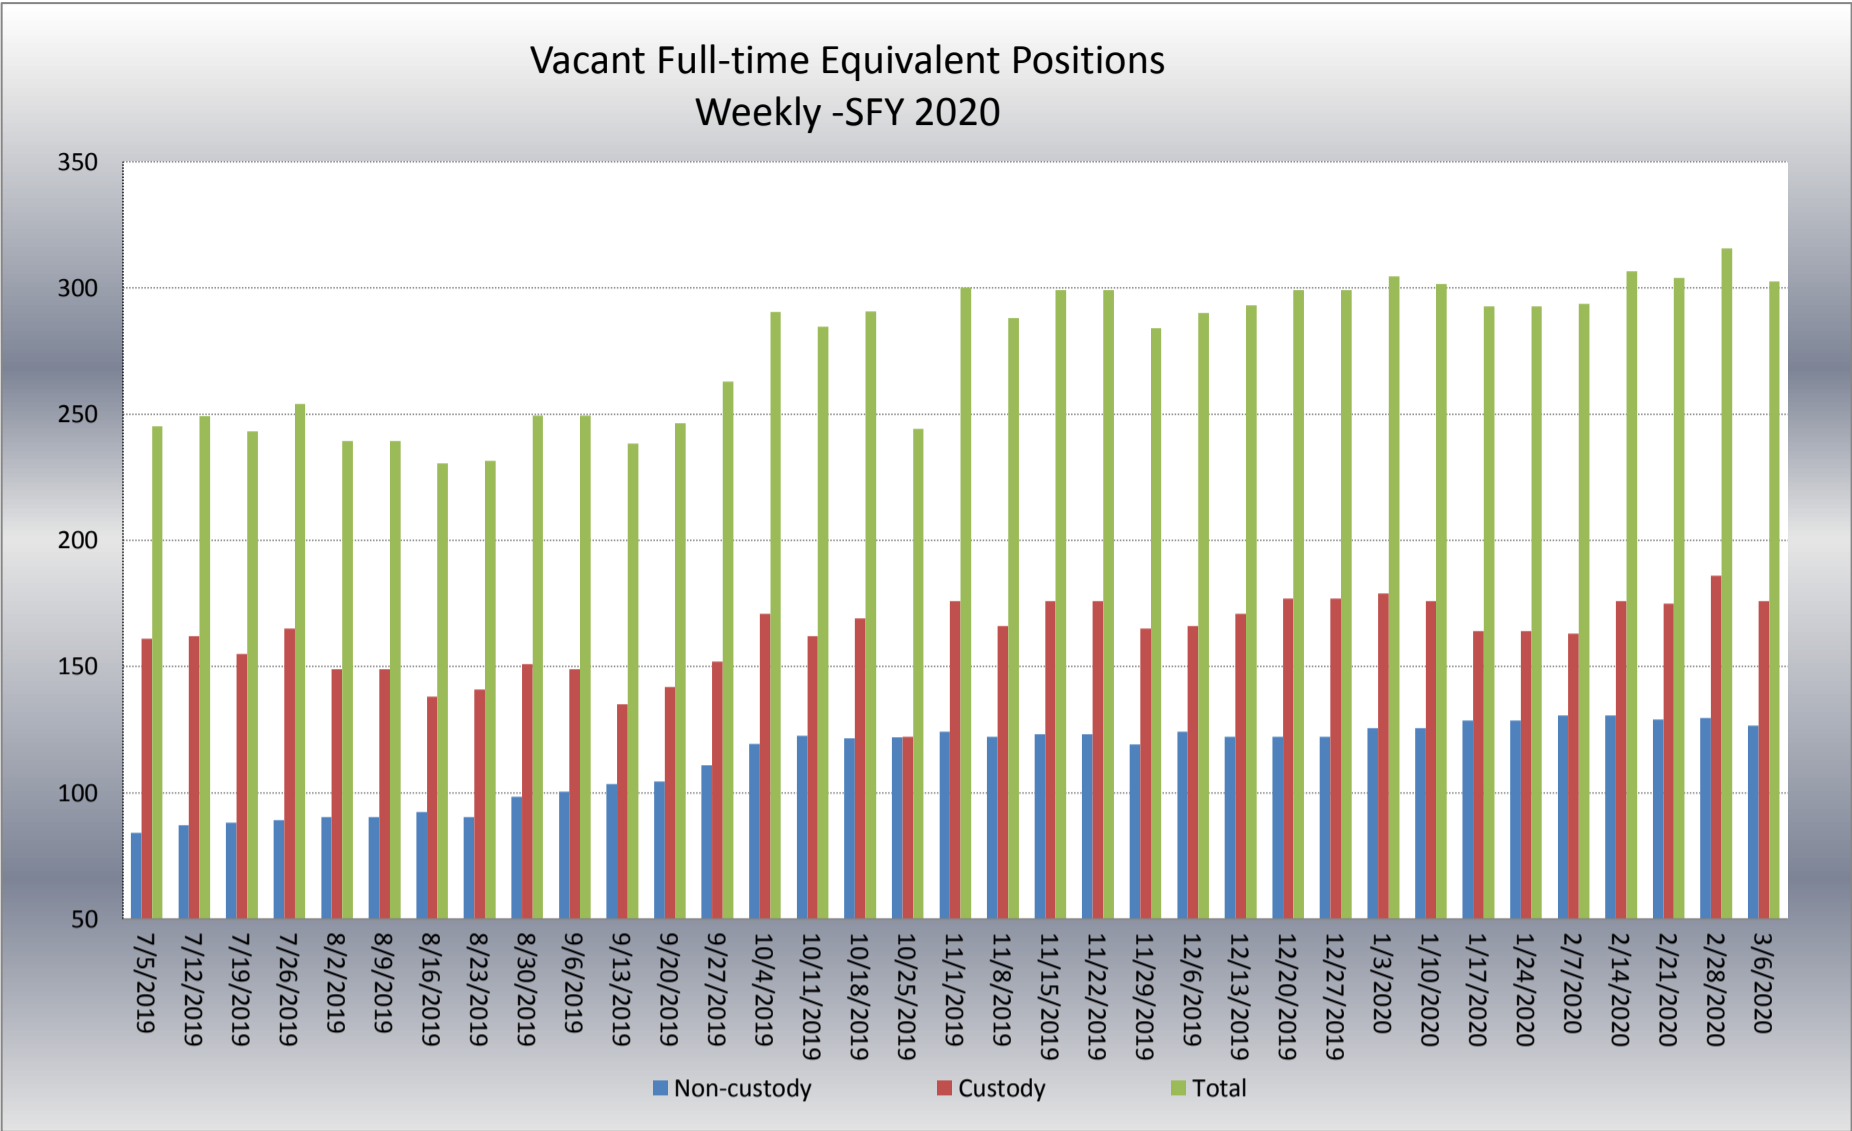

<sup>1</sup> These numbers are extracted from the State of Nevada's HR data warehouse and represent the number of filled FTEs not the number of incumbents.

<sup>1</sup> These numbers are extracted from the State of Nevada's HR data warehouse and represent the number of unfilled FTEs not the number of incumbents.