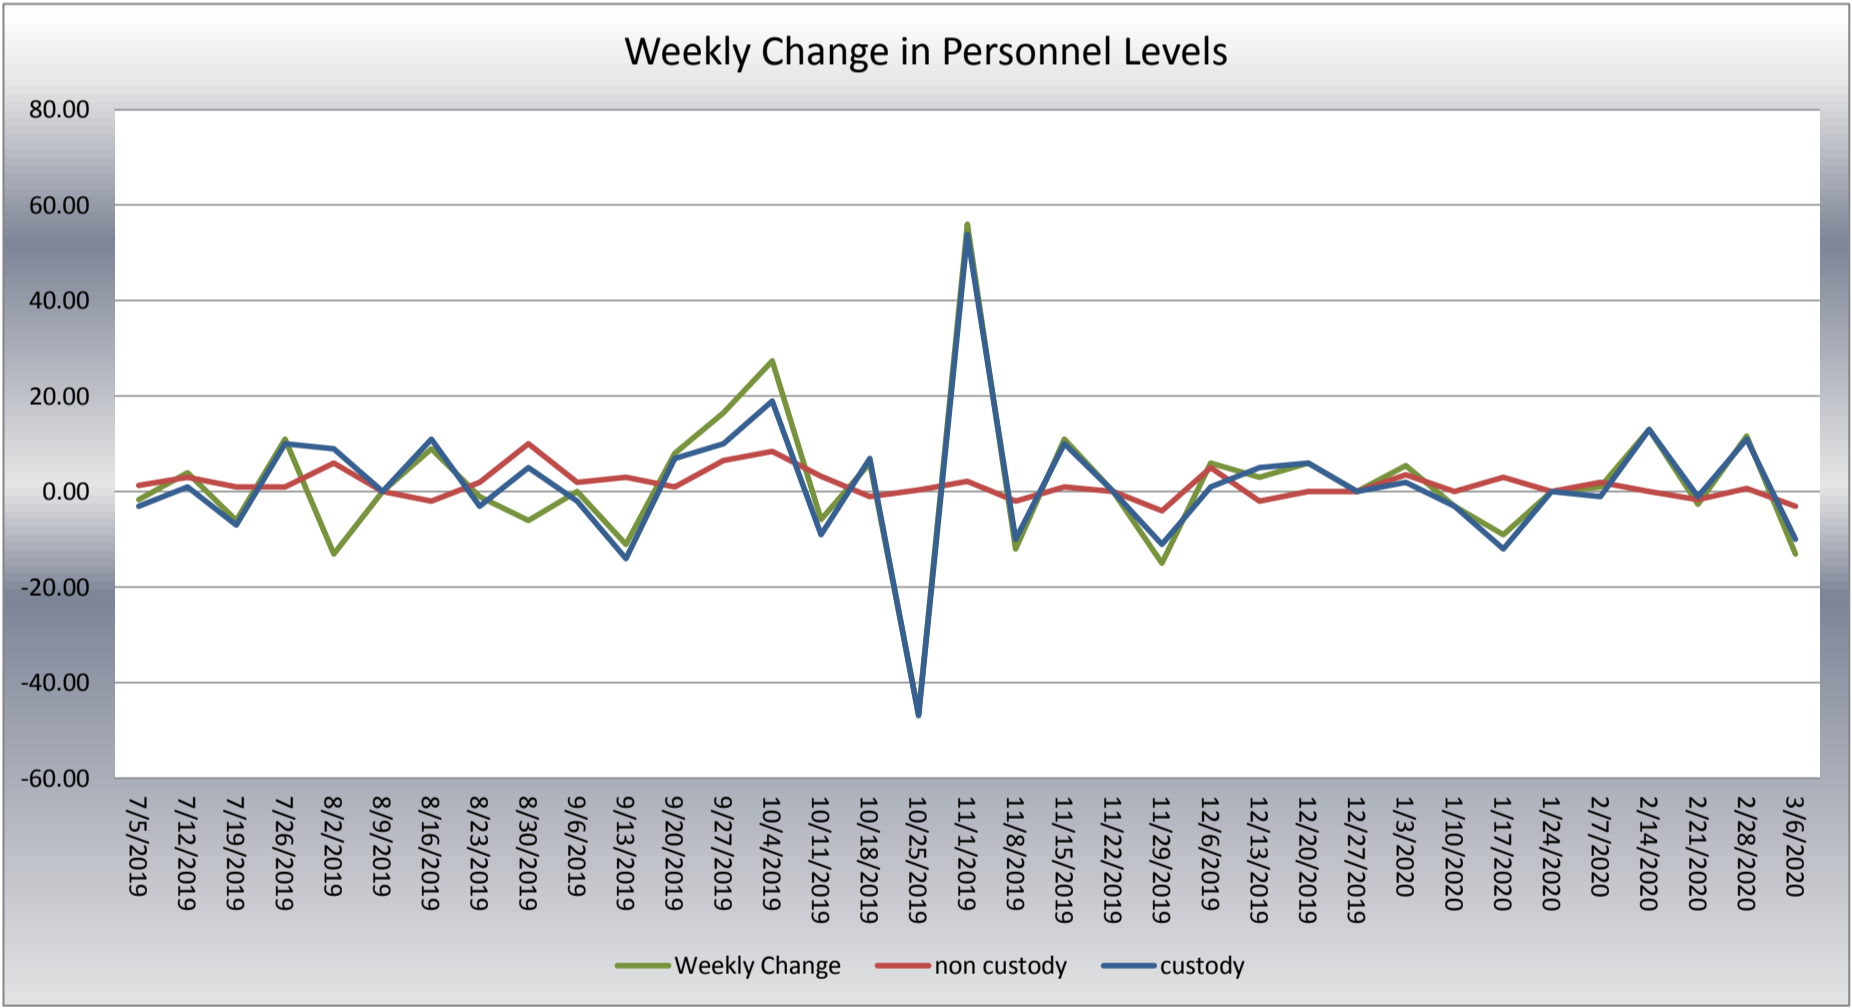

<sup>1</sup> These numbers are extracted from the State of Nevada's HR data warehouse and represent the number of filled FTEs not the number of incumbents.

<sup>1</sup> These numbers are extracted from the State of Nevada's HR data warehouse and represent the number of unfilled FTEs not the number of incumbents.